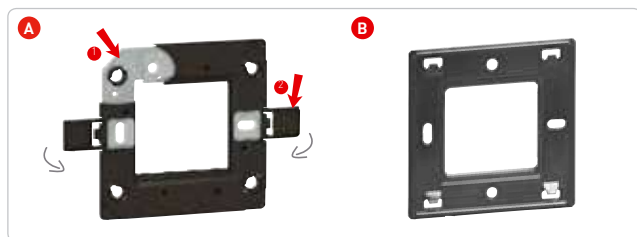

A. For all high end plates
Metal frame providing solid support to base.
Bi-material frame - electrical safety IP20.
Screw caps can be closed once the support frame is installed, ensuring total insulation.