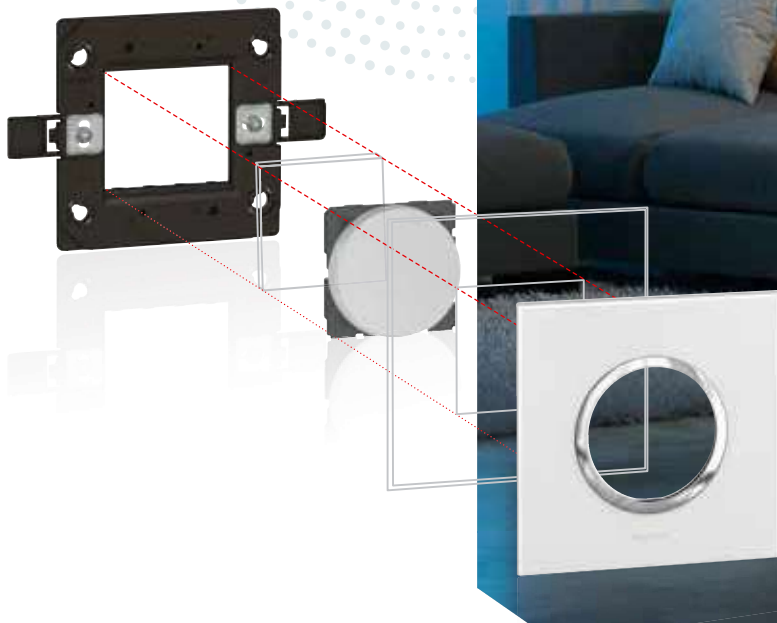

ARTEOR™

VERSATILITY AND
MODULARITY FOR
UNRIVALLED
FLEXIBILITY

Arteor™ is a modular range offering maximum flexibility in terms of installation and configuration.

Features that set ARTEOR™ apart

- ① Finger-proof terminals for IP 20 protection against accidental contact.
- ② Captive "never to loose screws"