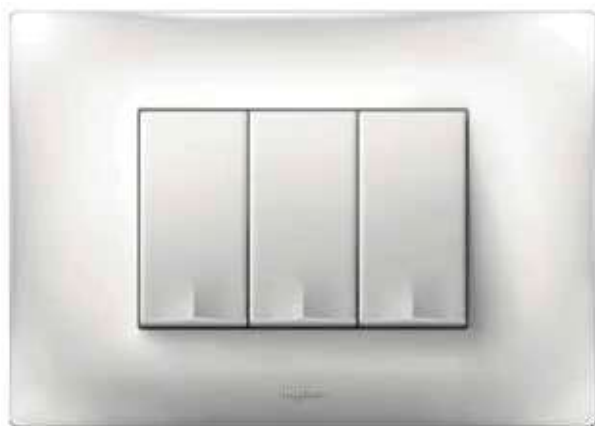

Screwless finish & rounded corners that add beauty to any home

Linc-Loc™ intelligent design prevents wrong fitting, misaligned switches and sockets

Laser marking safeguards against fakes

Safety feature for mishap-proof use

Indicators for correct orientation

Front Removal

Stripping Template

ISI marking

CE marking

Finger-proof terminals for IP 20 protection against accidental contact

1 lac operations

with a guarantee of 100,000 operations, assuming an average switch is operated 10 times a day, this product is dependable for 27 years.

LyncusTM

Change to today

TIME TO CHANGE
TO TODAY

Today's homes need a range that mirrors their look. A modern sleek look with clean lines. A look that is chic and futuristic. Our new Lyncus range brings the aesthetic to your home, but with a subtle touch that adds character to every room